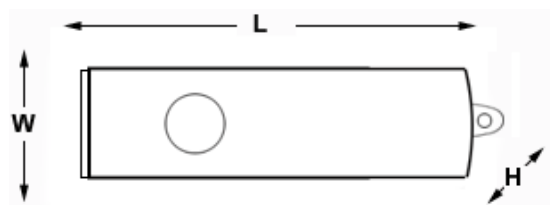

IMPORTANT: Due to the price volatility of NAND Flash Memory, prices can change daily and without notice.

Product Details

Product Dimensions

Inches: 2.16" x 0.55" x 0.31"
 Millimeters: 55 x 14 x 8

Warranty: 3 Years