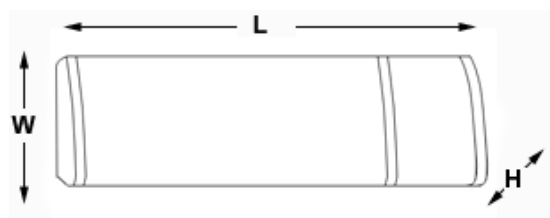

IMPORTANT: Due to the price volatility of NAND Flash Memory, prices can change daily and without notice.

Product Details

Product Dimensions

Inches: 2.79" x 0.86" x 0.37"
 Millimeters: 71 x 22 x 9.5

Product Specifications